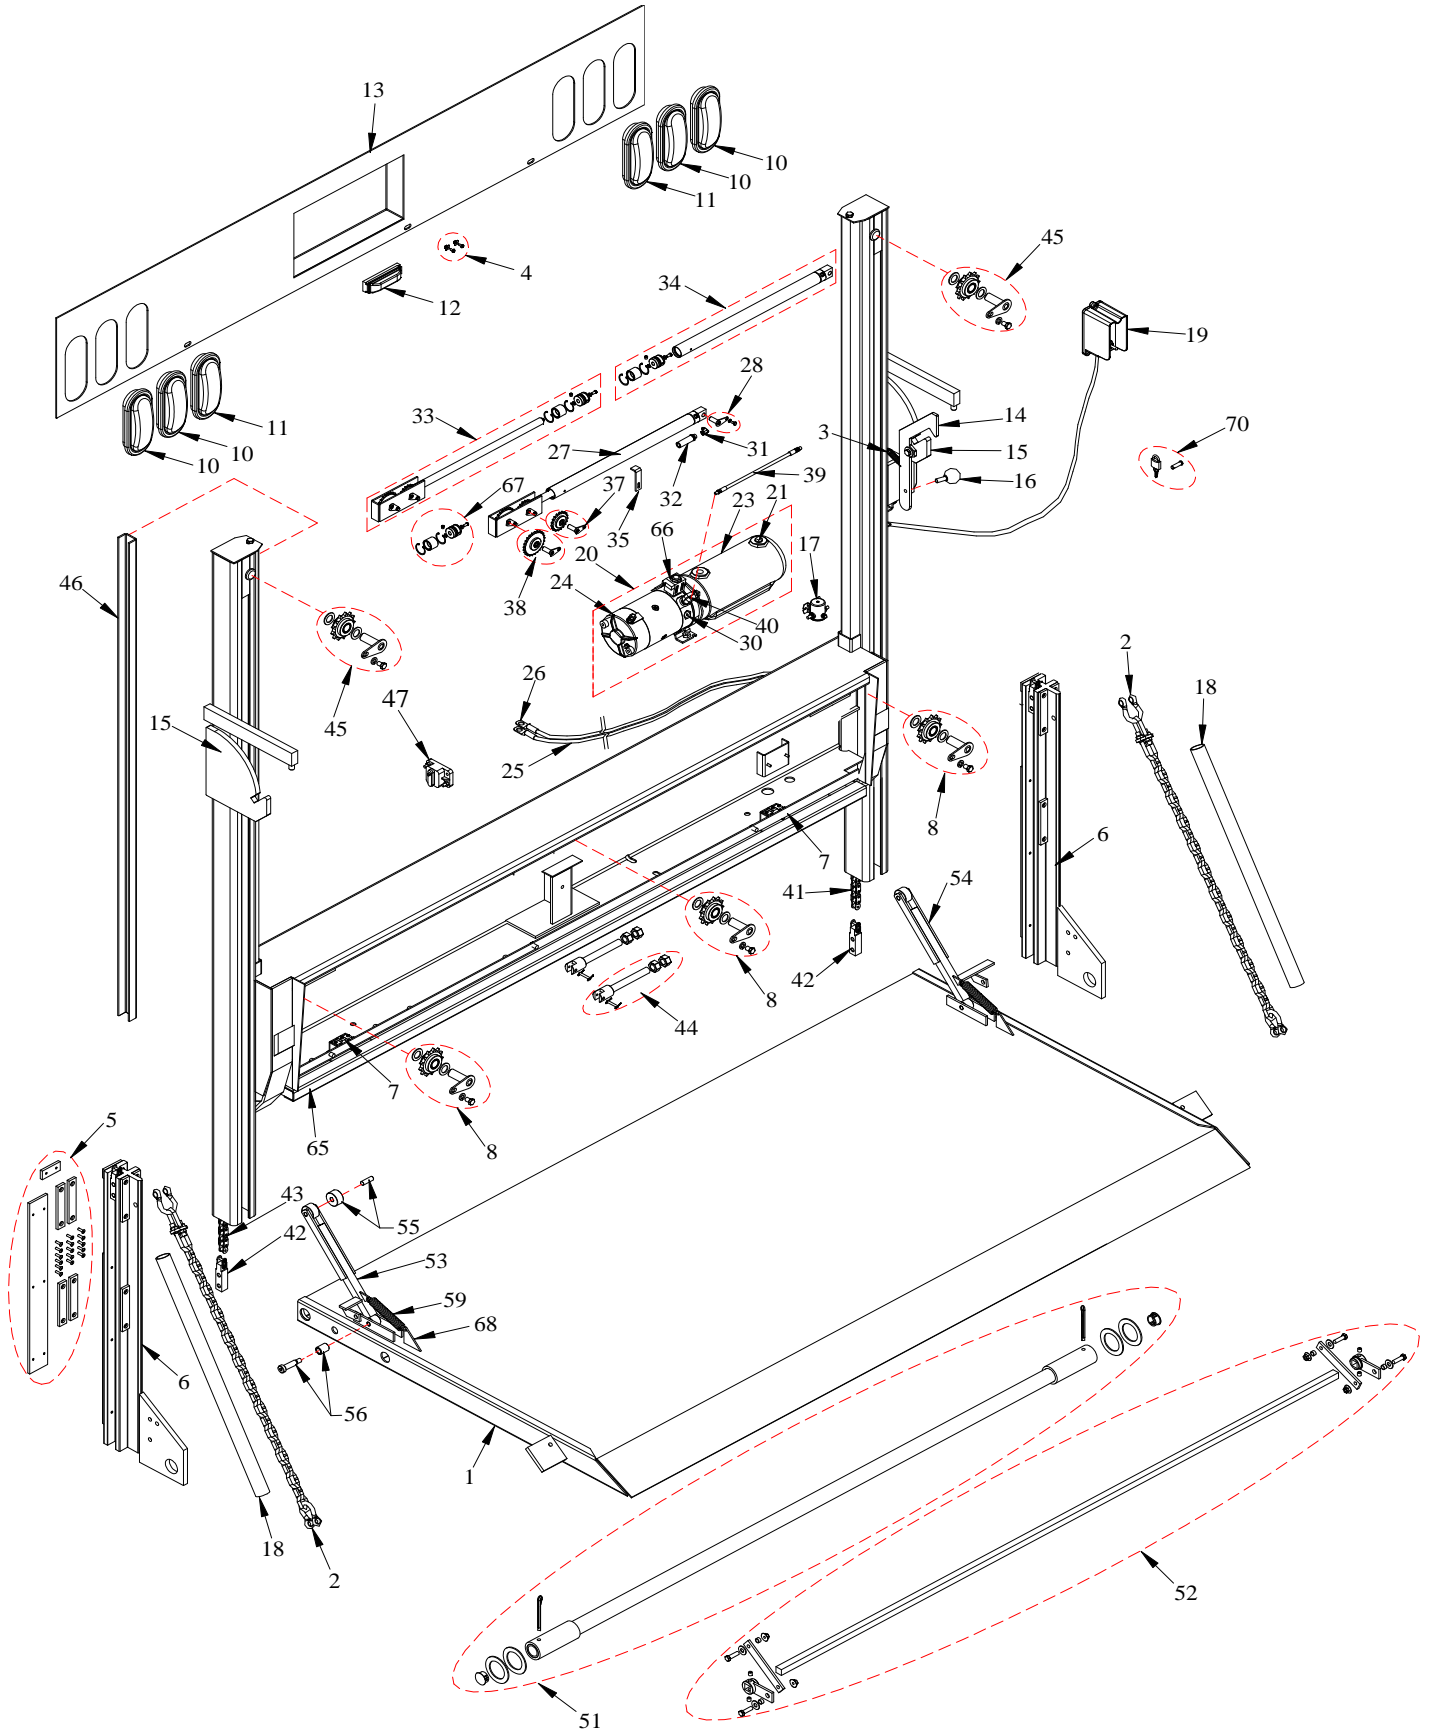

OLD 1600 AND 2000 RAILGATE SERIES

PARTS DRAWING

FOR MODELS 73, 79, 85, 89 & 95