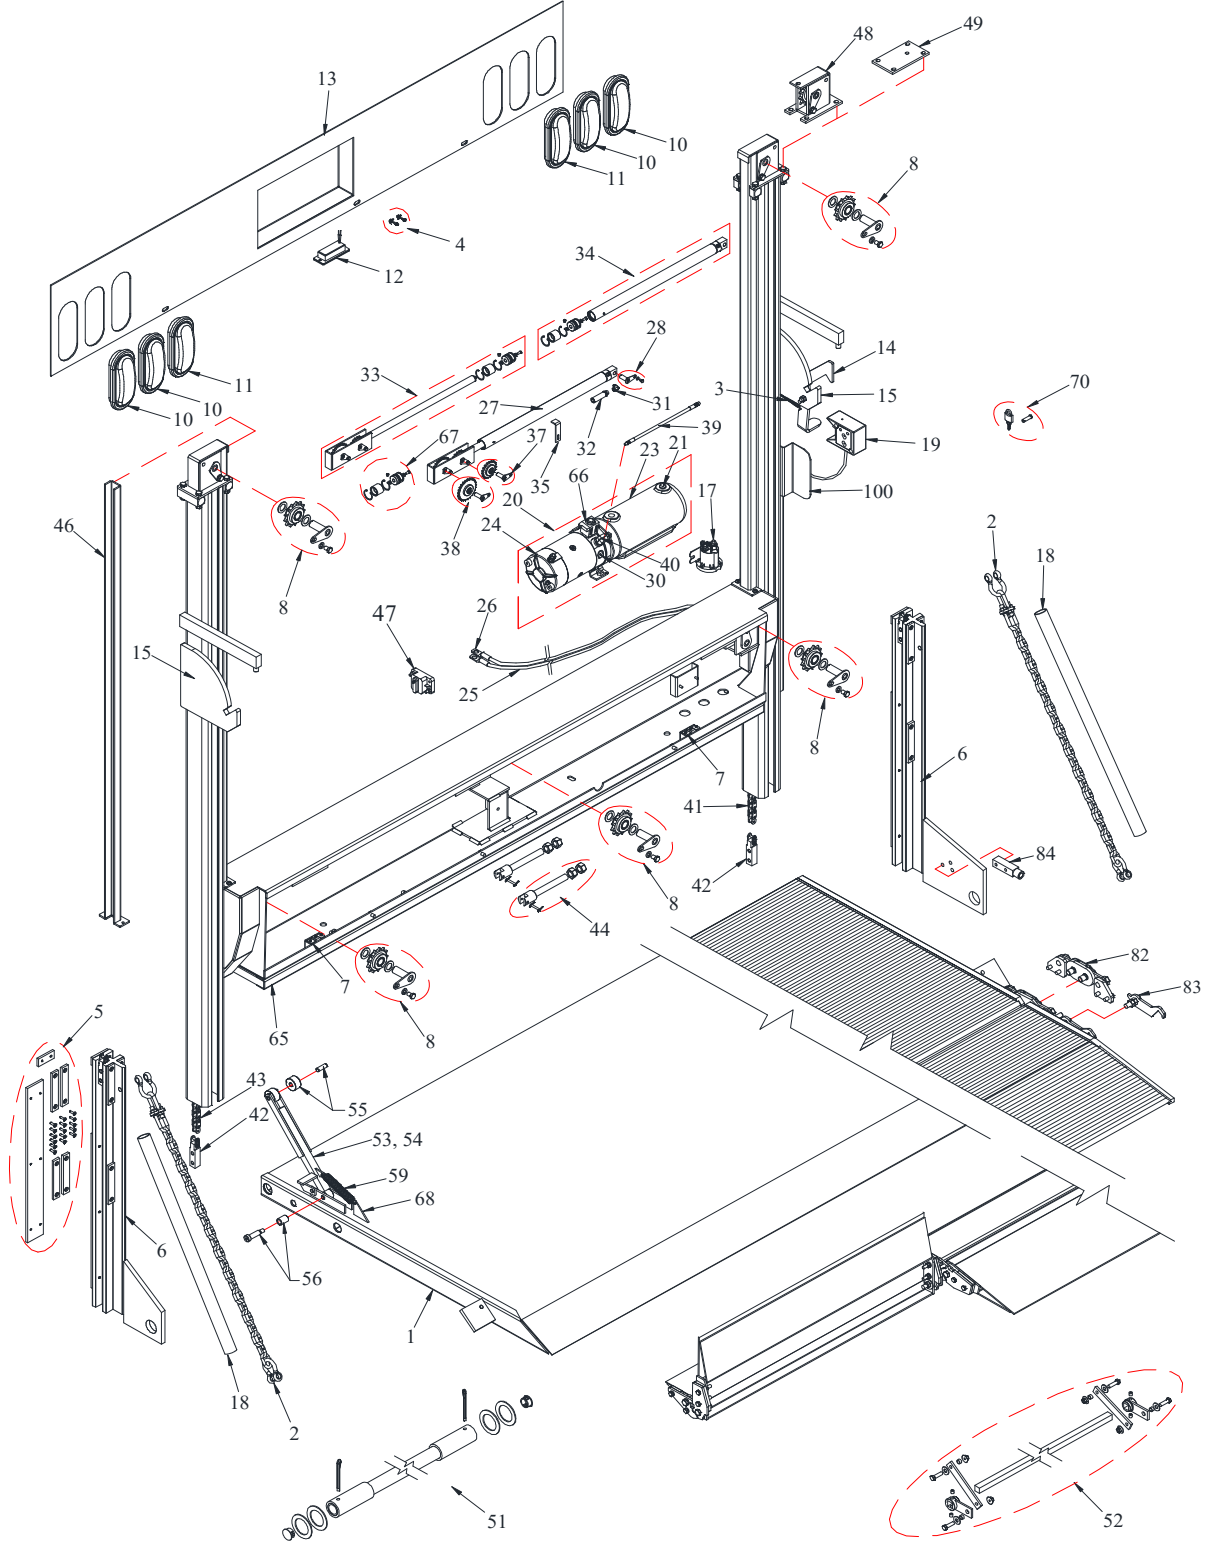

NEW 1600 AND 2000 RAILGATE SERIES

PARTS DRAWING

FOR MODELS 73, 79, 85, 89 & 95