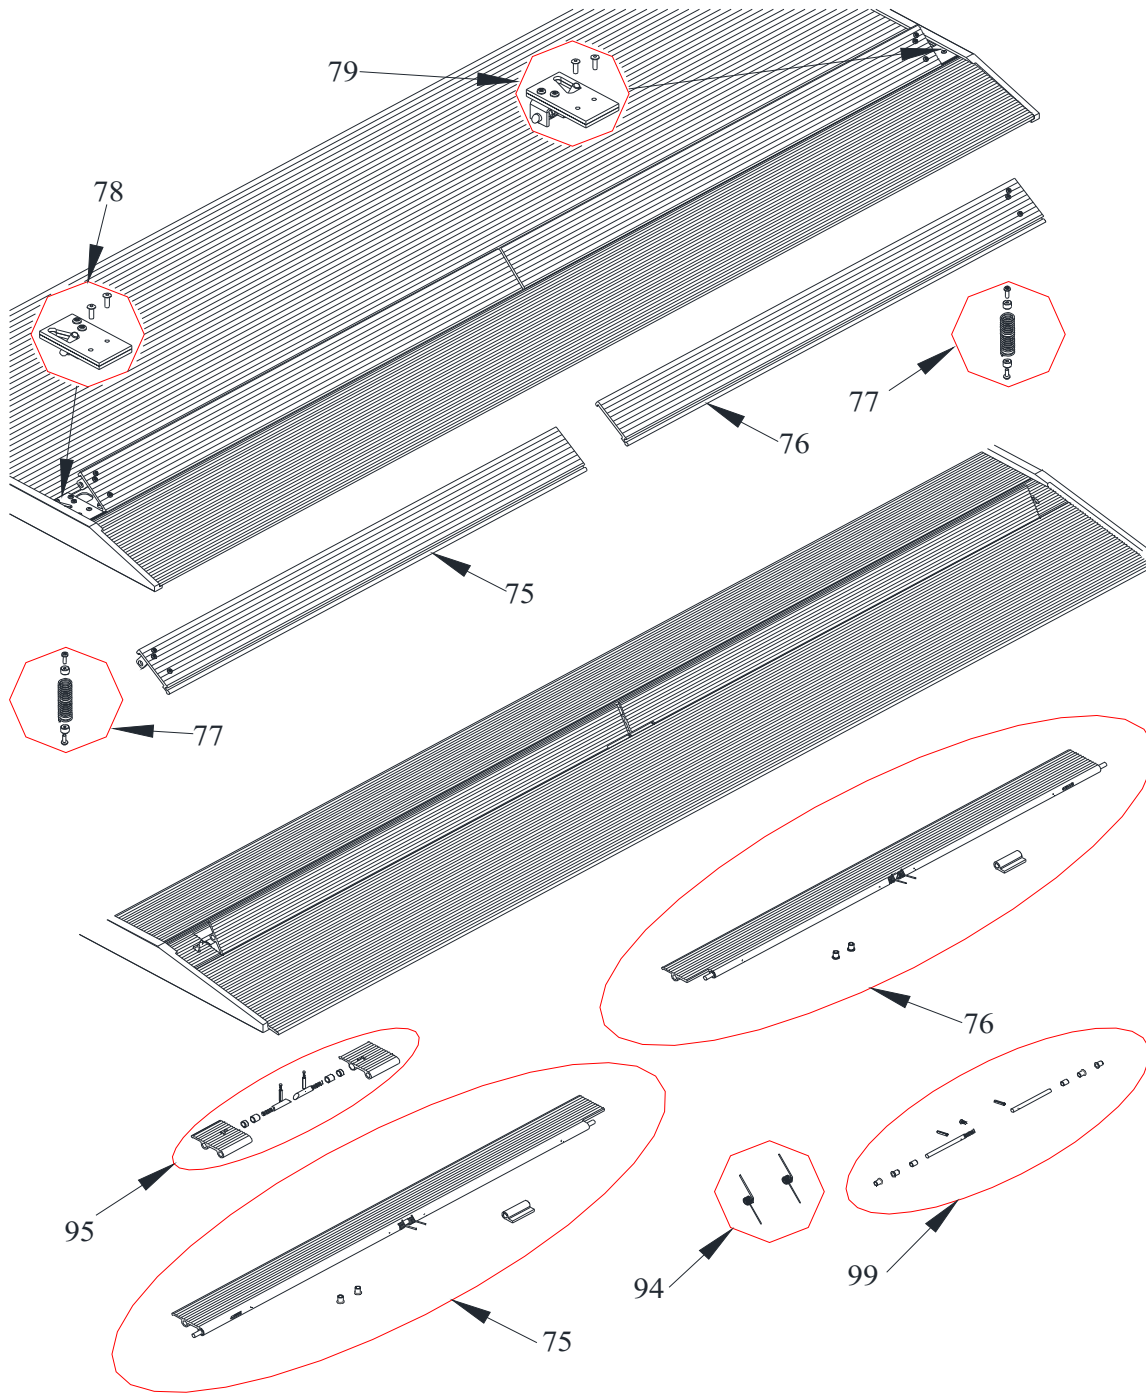

NEW 1600 AND 2000 RAILGATE SERIES PARTS PRICE LIST

Draw. Ref.	Part No.	Description	Qty Required
1	001718	(73) SC 37+6 Replacement Steel Platform	1
	001719	(79) SC 37+6 Replacement Steel Platform	1
	001261	(85) SC 37+6 Replacement Steel Platform	1
	001262	(89) SC 37+6 Replacement Steel Platform	1
	001700	(95) SC 37+6 Replacement Steel Platform	1
	001723	(73) SC 42+6 Replacement Steel Platform	1
	001724	(79) SC 42+6 Replacement Steel Platform	1
	001263	(85) SC 42+6 Replacement Steel Platform	1
	001264	(89) SC 42+6 Replacement Steel Platform	1
	001701	(95) SC 42+6 Replacement Steel Platform	1
	001740	(73) TA 30+12 Replacement SGBR w/Rack	1
	001741	(79) TA 30+12 Replacement SGBR w/Rack	1
	001286	(85) TA 30+12 Replacement SGBR w/Rack	1
	001287	(89) TA 30+12 Replacement SGBR w/Rack	1
	001742	(95) TA 30+12 Replacement SGBR w/Rack	1
	006374	(73) SC 55+12 Replacement Aluminum Platform	1
	006494	(79) SC 55+12 Replacement Aluminum Platform	1
	001720	(85) SC 55+12 Replacement Aluminum Platform	1
	003323	(89) SC 55+12 Replacement Aluminum Platform	1
	003172	(95) SC 55+12 Replacement Aluminum Platform	1
	006419	(85) TA 35+10+12 Replacement Aluminum R-Fold Platform	1
	006420	(89) TA 35+10+12 Replacement Aluminum R-Fold Platform	1
	006422	(85) TA 35+15+6 Replacement Aluminum R-Fold Platform	1
	006446	(89) TA 35+15+6 Replacement Aluminum R-Fold Platform	1
	006447	(85) TA 30+15+6 Replacement Aluminum R-Fold Platform	1
	006448	(89) TA 30+15+6 Replacement Aluminum R-Fold Platform	1
2	003894	Rail (BH) Replacement Platform Chain	2
	003895	Rail (AB) Replacement Platform Chain	2
	010895	Rail (AB) 65+6 Replacement Platform Chain	2
	003896	Rail (BH) 65+6 Replacement Platform Chain	2
	002863	Rail (R-Fold 30" Base) Replacement Platform Chain	2
	002864	Rail (R-Fold 35" Base) Replacement Platform Chain	2
3	000931	Replacement Rail Latch Spring	1
4	001111	License Plate Mount Kit	1
5	008618	Replacement Bearing Pad Set (Steel Mainframe)	2
	008591	Replacement Bearing Pad Set (Aluminum Mainframe)	2
6	008628	44" Replacement Slider w/Pads-Left Self-Close (Steel Mainframe-BH)	1
	008629	44" Replacement Slider w/Pads-Right Self-Close (Steel Mainframe-BH)	1
	011864	36" Replacement Slider w/Pads-Self-Close (Steel Mainframe-AB) after 4/19/11*	2
	011872	36" Replacement Slider w/Pads-R-Fold (Steel Mainframe-AB) after 4/19/11*	2
	008654	44" Replacement Slider w/Pads-Left Self-Close (Alum. Mainframe-BH)	1
	008655	44" Replacement Slider w/Pads-Right Self-Close (Alum. Mainframe-BH)	1
	011865	36" Replacement Slider w/Pads-Self-Close (Alum. Mainframe-AB)*	2
	011873	36" Replacement Slider w/Pads-R-Fold (Alum. Mainframe-AB)*	2
7	000930	Replacement Rail Safety Switch	2
8	004149	13 Tooth Replacement Sprocket, Pin & Keeper	BH=4, AB=5
	004191	13 Tooth Replacement Sprocket, Pin & Keeper (All Aluminum)	BH=4, AB=5
10	000928	Replacement Red Light w/Grommet	4
11	000926	Replacement Clear Light w/Grommet	2
12	004036	Replacement License Plate Light & Bracket (154c)	1
	010199	Replacement License Plate Light & Bracket (H1)	1
13	004156	Replacement Steel Box Cover w/Lights (73SC) (N)	1
	004246	Replacement Aluminum Box Cover w/Lights (73SC) (N)	1
	004157	Replacement Steel Box Cover w/Lights (79SC) (N)	1
	004247	Replacement Aluminum Box Cover w/Lights (79SC) (N)	1
	004158	Replacement Steel Box Cover w/Lights (85SC) (N)	1
	004248	Replacement Aluminum Box Cover w/Lights (85SC) (N)	1
	004159	Replacement Steel Box Cover w/Lights (89SC) (N)	1
	004245	Replacement Aluminum Box Cover w/Lights (89SC) (N)	1
	004160	Replacement Steel Box Cover w/Lights (95SC) (N)	1
	004249	Replacement Aluminum Box Cover w/Lights (95SC) (N)	1
	013744	Replacement Steel Box Cover w/Lights (73)(N) LED	1
	013745	Replacement Steel Box Cover w/Lights (79)(N) LED	1
	013746	Replacement Steel Box Cover w/Lights (85)(N) LED	1
	013747	Replacement Steel Box Cover w/Lights (89)(N) LED	1
	013748	Replacement Steel Box Cover w/Lights (95)(N) LED	1