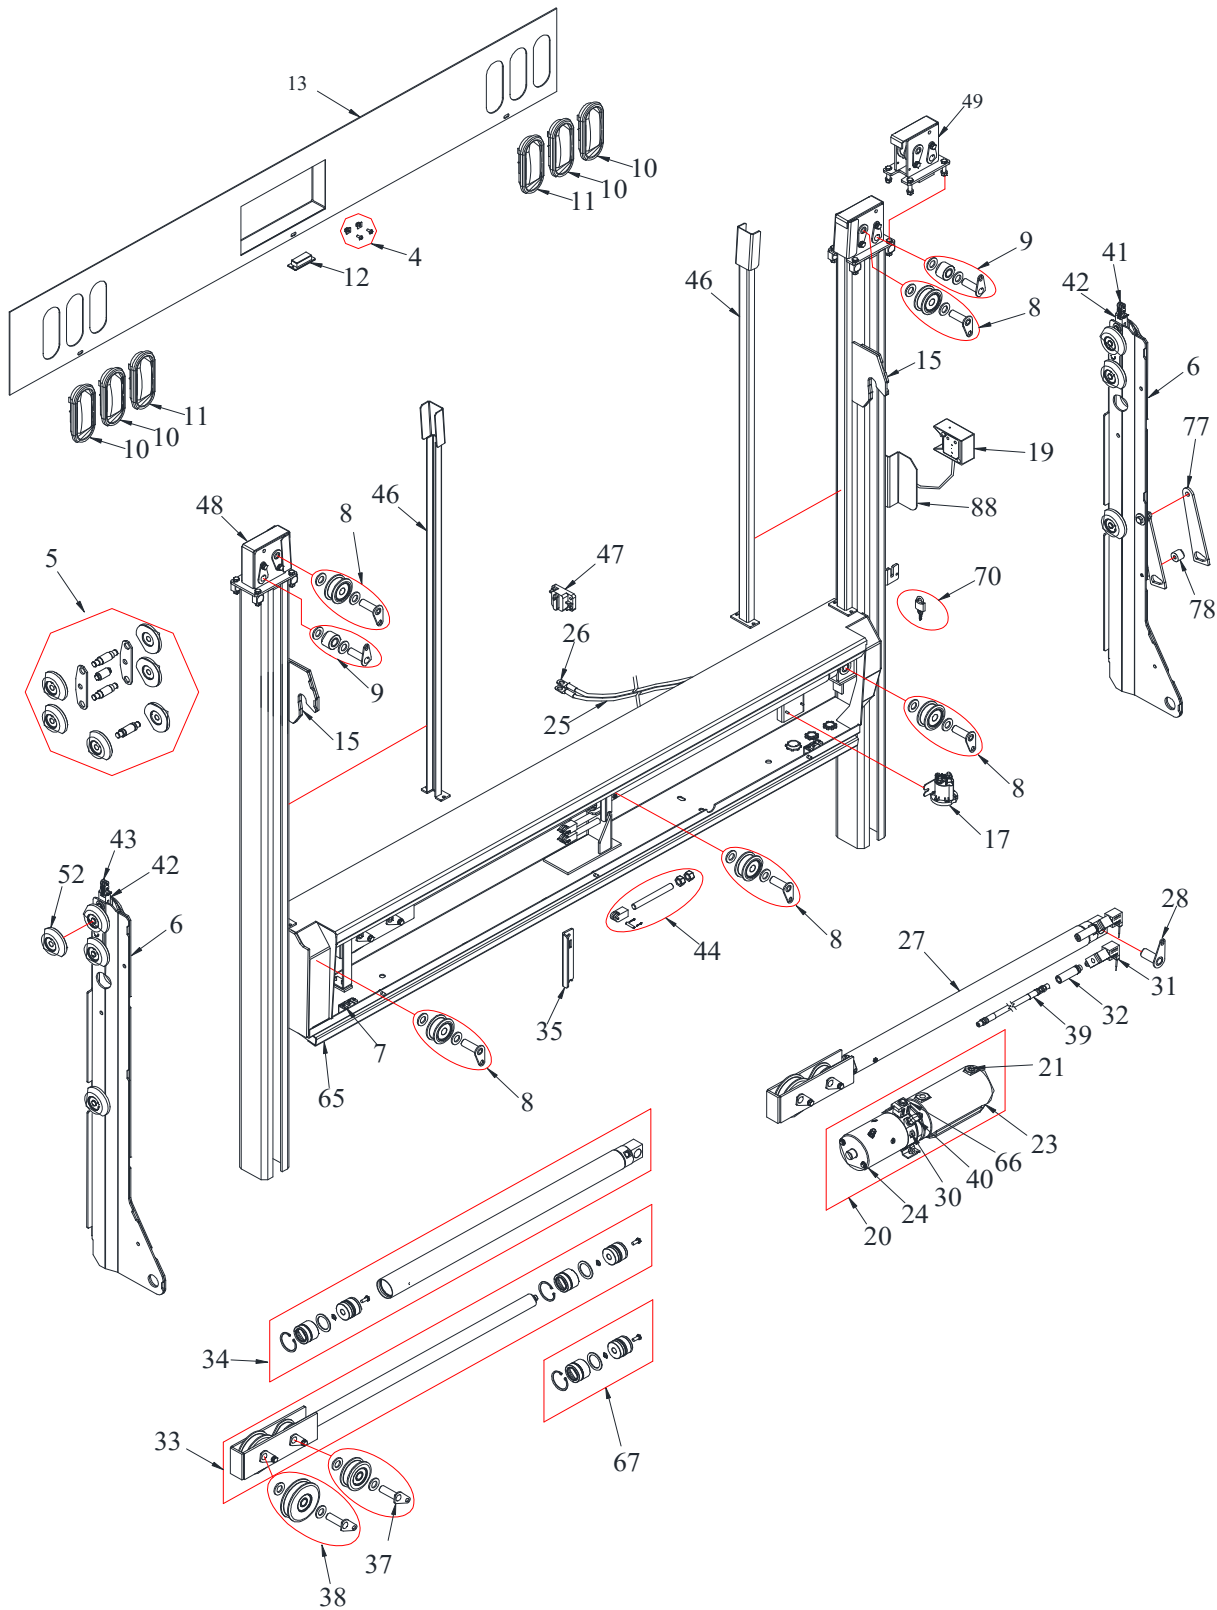

2500 AND 3000 RAILGATE SERIES REPAIR PARTS DRAWING

FOR MODELS 89 & 95
(WITH INTERNAL TIMED ELECTRIC TOGGLE CONTROL)

2500 AND 3000 RAILGATE SERIES STEEL PLATFORM WITH RETENTION RAMP REPAIR PARTS DRAWING

FOR MODELS 89 & 95

(WITH INTERNAL TIMED ELECTRIC TOGGLE CONTROL)

2500 AND 3000 RAILGATE SERIES PARTS LIST

Draw. Ref.	Part No.	Description	Qty Required
1	014890	(89BF) 60+13 Replacement Steel Platform	1
	014891	(95BF) 60+13 Replacement Steel Platform	1
	014892	(89BF) 70+13 Replacement Steel Platform	1
	014893	(95BF) 70+13 Replacement Steel Platform	1
2	014693	BiFold Rail Replacement Platform Chain (20 Links)	2
	014888	Rail Replacement Platform Chain (25 Link) 60" BF	2
	014889	Rail Replacement Platform Chain (28 Link) 70" BF	2
4	001111	License Plate Mount Kit	1
5	011772	Replacement Slider Wheel Set	2
6	011770	Replacement Slider	2
7	000930	Replacement Rail Safety Switch	2
8	011773	Replacement 3.00 OD Pulley, Pin & Keeper	5
9	011774	Replacement Idler Pulley, Pin & Keeper	2