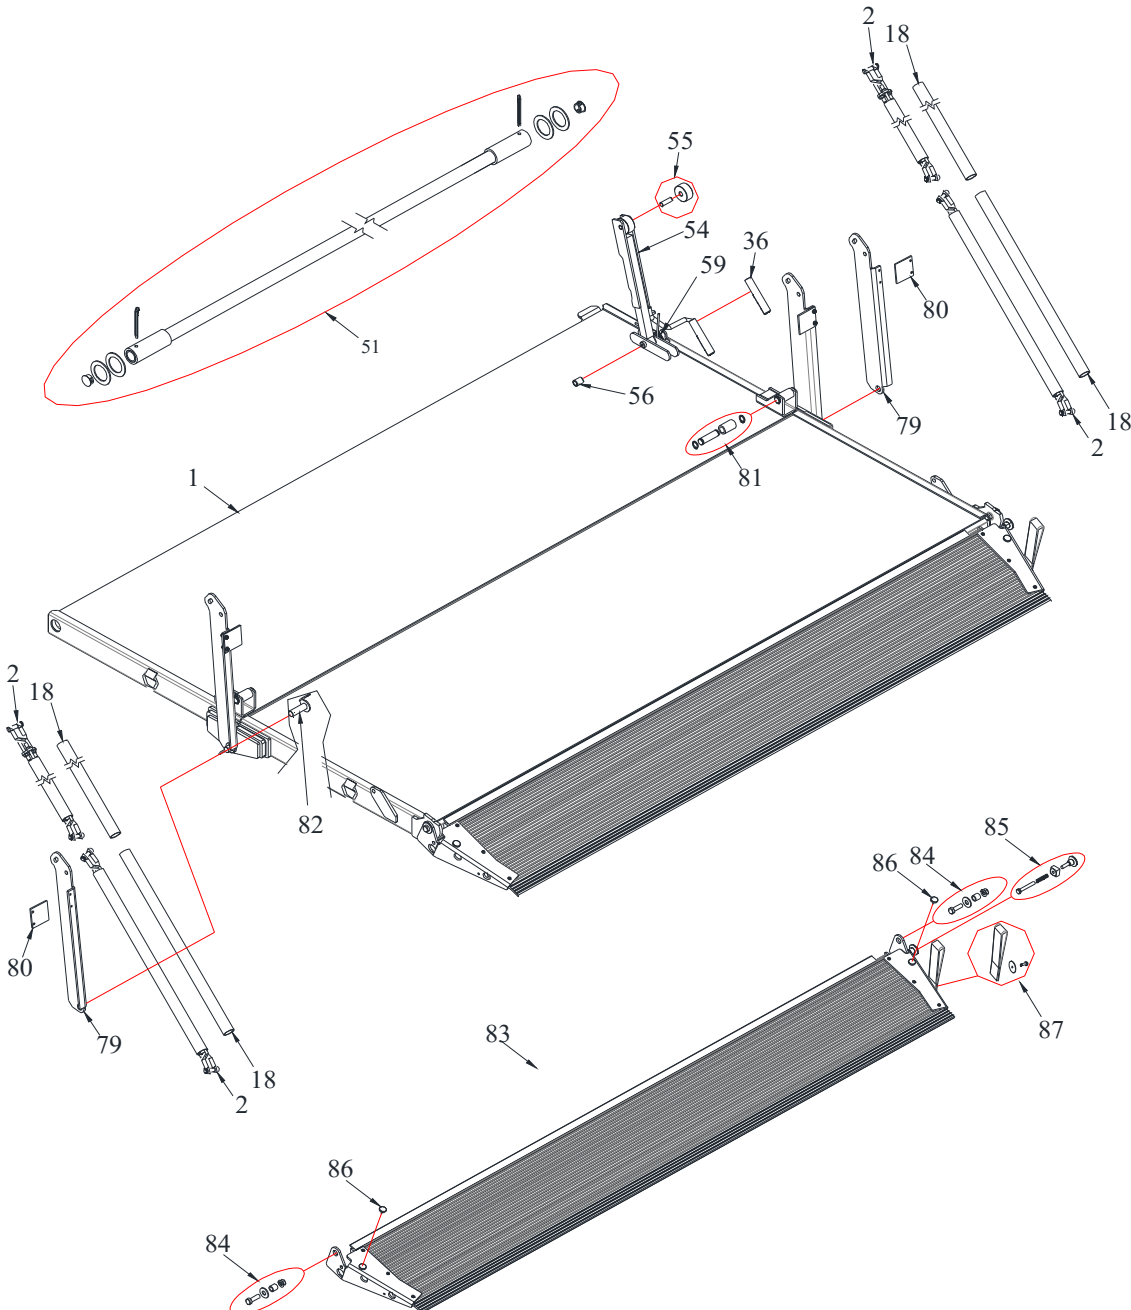

2500 AND 3000 RAILGATE SERIES REPAIR PARTS DRAWING

FOR MODELS 89 & 95
(WITH INTERNAL TIMED ELECTRIC TOGGLE CONTROL)

2500 AND 3000 RAILGATE SERIES STEEL PLATFORM WITH RETENTION RAMP REPAIR PARTS DRAWING

FOR MODELS 89 & 95

(WITH INTERNAL TIMED ELECTRIC TOGGLE CONTROL)

2500 AND 3000 RAILGATE SERIES PARTS LIST

Draw. Ref.	Part No.	Description	Qty Required
1	014890	(89BF) 60+13 Replacement Steel Platform	1
	014891	(95BF) 60+13 Replacement Steel Platform	1
	014892	(89BF) 70+13 Replacement Steel Platform	1
	014893	(95BF) 70+13 Replacement Steel Platform	1
2	014693	BiFold Rail Replacement Platform Chain (20 Links)	2
	014888	Rail Replacement Platform Chain (25 Link) 60" BF	2
	014889	Rail Replacement Platform Chain (28 Link) 70" BF	2
4	001111	License Plate Mount Kit	1
5	011772	Replacement Slider Wheel Set	2
6	011770	Replacement Slider	2
7	000930	Replacement Rail Safety Switch	2
8	011773	Replacement 3.00 OD Pulley, Pin & Keeper	5
9	011774	Replacement Idler Pulley, Pin & Keeper	2